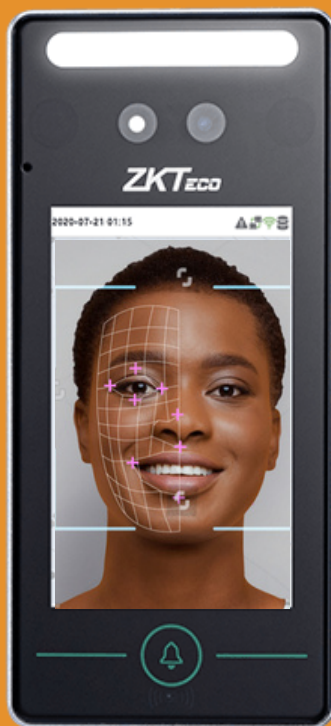

# ZKTECO SPEEDFACE SERIES

**FACE, PALM TIME ATTENDANCE & ACCESS  
CONTROL TERMINAL ANTI COVID NO TOUCH**

- **User Friendly Interface**
- **Recognition speed under 1second**
- **Supports Face, Palm and Tags**
- **Completely non-touch**
- **800 biometric templates**
- **Ethernet and Wi-fi**
- **Supports Access Control**
- **Supports Battery Backup Power Supply**
- **Latest visible light technology for poor lighting conditions**