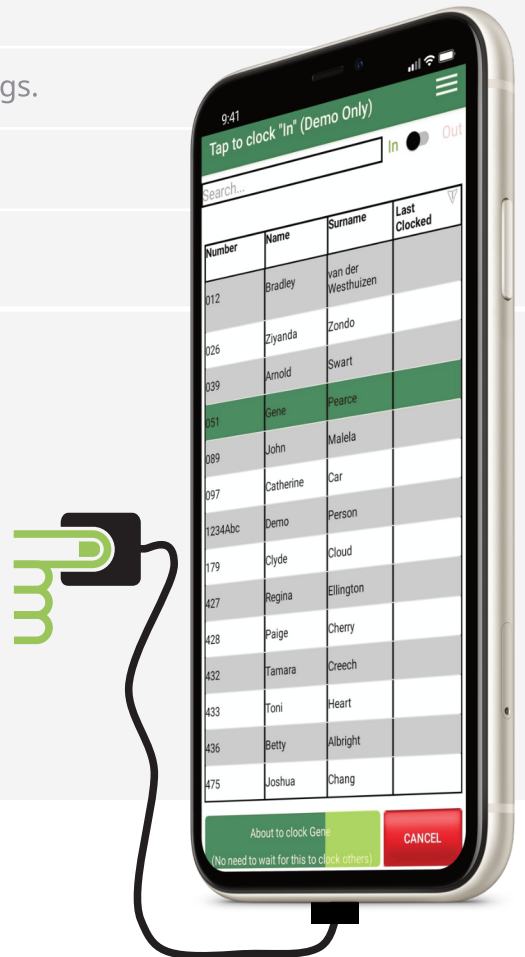

JT Clock works with Jarrison Time and it's associated modules.
Please contact your supplier for Jarrison Time.
External Fingerprint Reader and Mobile Device separate from application.